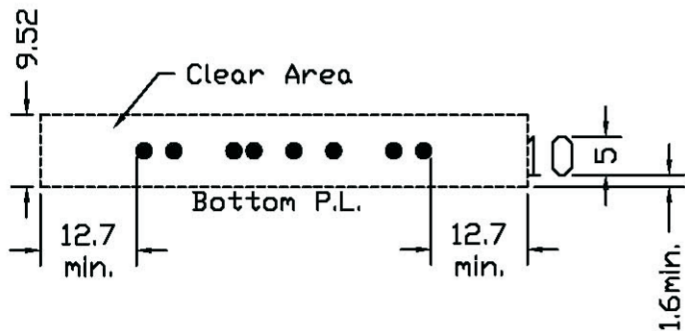

□ Other dimensions and information as  
 □ WENS sheets GS-217 and GS-220

**Enterglass** line s.p.a.

Verrine 125ml to 66

Peso (g)  
100

Capacità (cc)  
125

Tipo Bocca  
to 66

Colore  
bianco